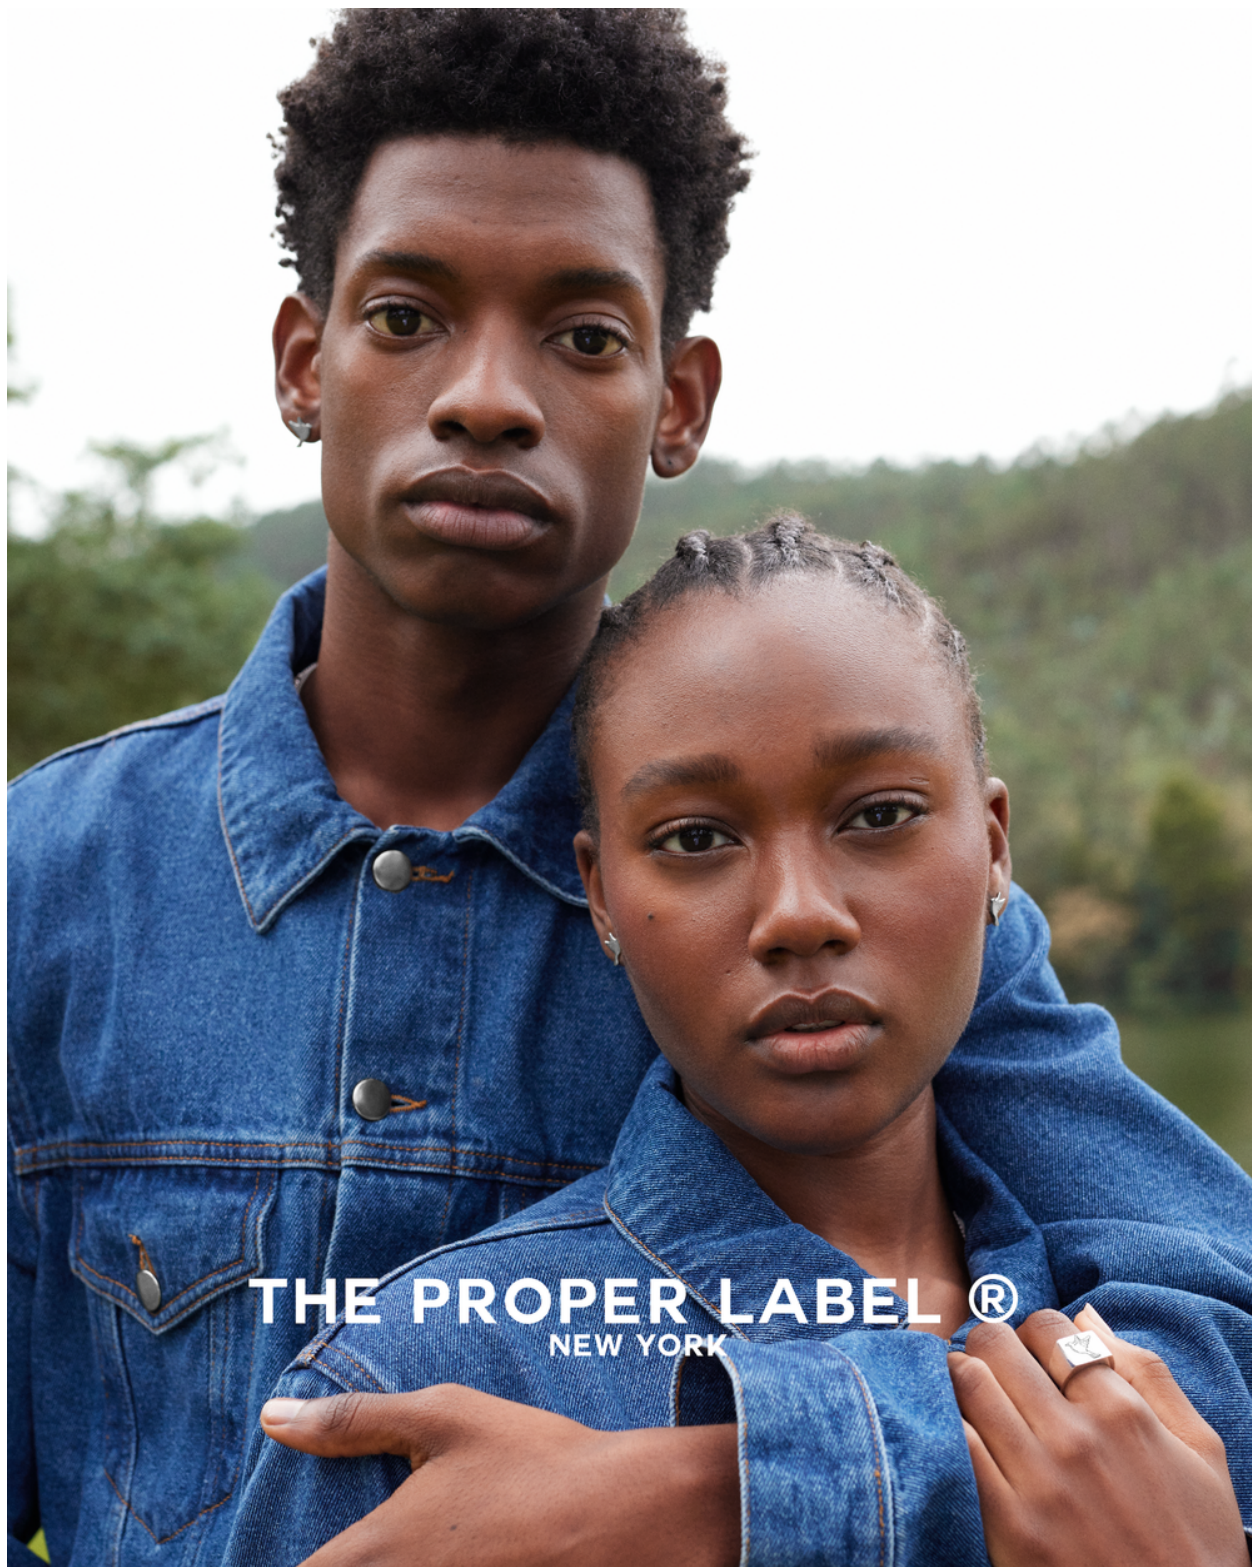

JANINA TATI

height 178 cm · bust 80 cm · cup B/C · waist 63 cm · hips 89 cm · dress 36
shoes size 41 · hair black · eyes brown